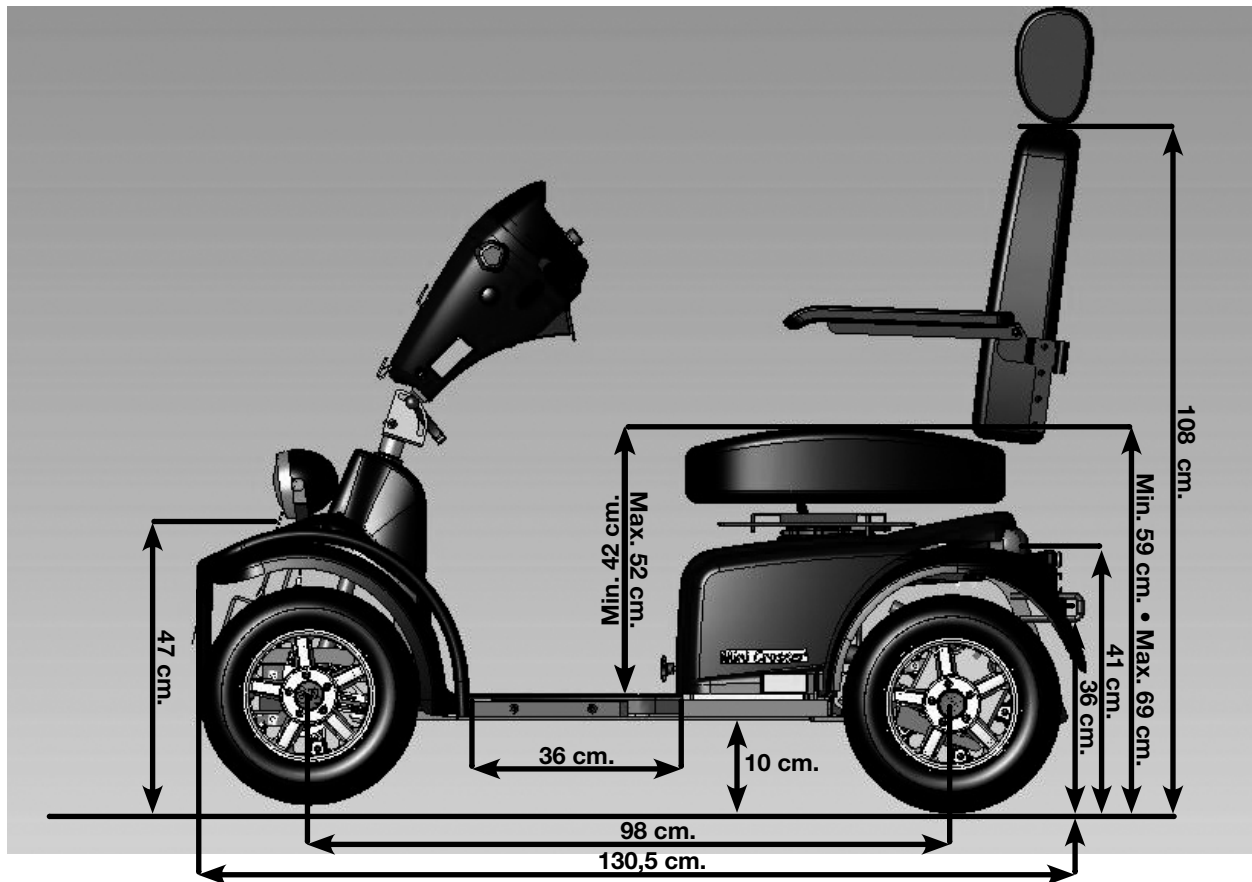

Mini Crosser 115E 4W

The needs for a flexible scooter to cope both children and small adults have now been solved.

Mini Crosser is particularly noted for its smart designs, manoeuvrability and powerful motors. This has made Mini Crosser extremely popular in countries with steep slopes and hills. Even ice and snow cannot stop these all-terrain vehicles!

The Mini Crosser 115E is the safe choice for the future; it's providing the user the flexibility to cope with everyday events.

Technical specifications

**Speed Max 15 km/h • Max user weight 125 kg • Range up to 60 km
Width 65 cm • Climbing capacity max 12 cm**